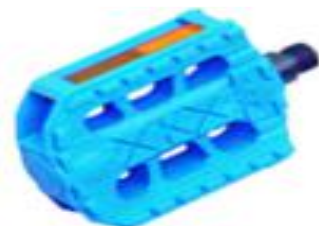

mangla **French Cycle Parts**

SELLE VTT NOIR

SELLE VTT (STRGRB)

SELLE VTT NEW MODEL

SELLE COVER

PEDAL D10

SELLE VELO

PEDALE PBMX1

PEDAL KID

PEDAL Z TYPE

PEDAL SIX HOLE

mangla **French Cycle Parts**

PEDALE MOPED

PATIN 12 DOTTI

BILLE 1/4" BOITE

CAGE A BILLE 5/32X14

CAGE A BILLE 1/4X9

CAGE A BILLE 1/4X7

CAGE A BILLE 3/16X7

BOITE A SOUDE

VOLANT VELO

VOLANT VTT 3 SPEED

mangla **French Cycle Parts**

AXE MANGLA VELO